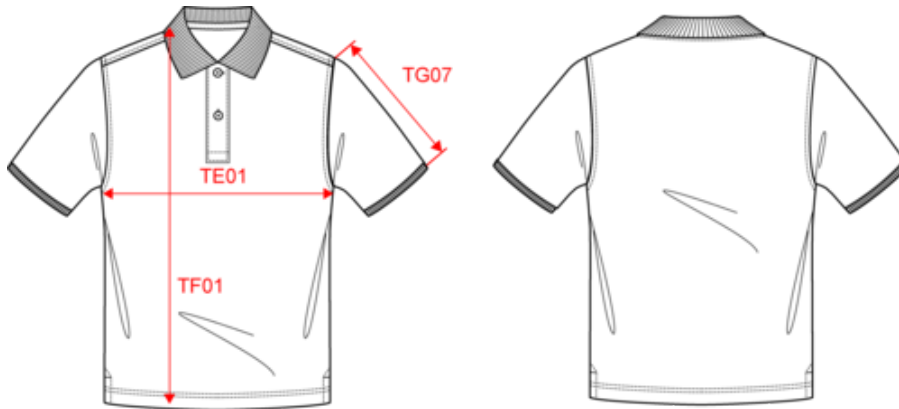

**About**

- Enzyme-washed for a perfectly clear and smooth printing surface.
- No label: 100% customisable for your brand.
- Comfortable piqué knit.

100% organic cotton. Straight fit. Combed cotton. Piqué knit. Enzyme-washed. Side slits. 1 x 1 rib neckline and cuffs. Two-button placket with ribbed finish. Pearly contrasting recycled plastic buttons. Tone-on-tone taped neck finish in the main material inside the collar. Backing at the shoulders in the main material. Twin-needle finish on bottom hem.

**NS207**  
Eco-friendly men's piqué polo shirt

Dimensions (cm)

Measurements in cm	S	M	L	XL	XXL	3XL	4XL
TE01 - 1/2 chest width at 1.5cm below armhole	50.00	53.00	56.00	59.00	62.00	65.00	68.00
TF01 - Total height from HSP	70.00	72.00	74.00	76.00	78.00	80.00	82.00
TG07 - Short sleeve length	21.50	22.25	23.00	23.75	24.50	25.25	26.00